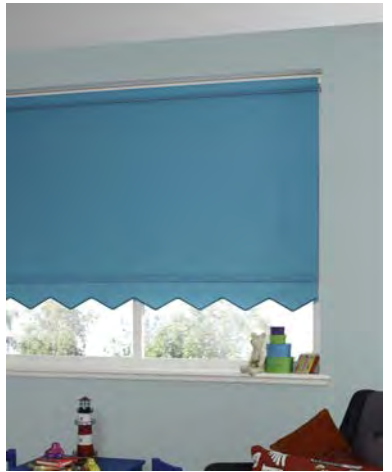

a perfect combination
quality & style

bright &
fresh

papillon
wild primrose

especially
for your
little ones

have fun with these cool, playful
prints & patterns

We have a new range of cool and colourful children's prints in our new collection, designed to appeal to your little VIPs as well as grown ups. Blackout finishes are perfect for a good night's sleep.